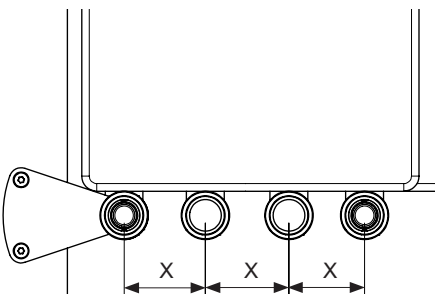

52

K3-06130
 Ø6 x 30 TX30

CLASSIC III / IIIII						
	11	12	13	14	15	
x	I	24/48	24/48	26/52	28/56	30/60
	L	24/48	24/48	24/48	24/48	26/52
	U	24/48	24/48	24/48	24/48	24/48

55

K3-05056
 M6 x 5

CLASSIC III / IIIII						
	11	12	13	14	15	
x	I	24/48	24/48	26/52	28/56	30/60
	L	24/48	24/48	24/48	24/48	26/52
	U	24/48	24/48	24/48	24/48	24/48

 Tools not included!
 Werkzeuge nicht enthalten!
 Gereedschap niet inbegrepen!
 Outils non inclus!
 Værktøj ikke inkluderet!

Ø 3mm
 Ø 4mm

3mm

PZ2
 TX30

1

CLASSIC III

CLASSIC III

2