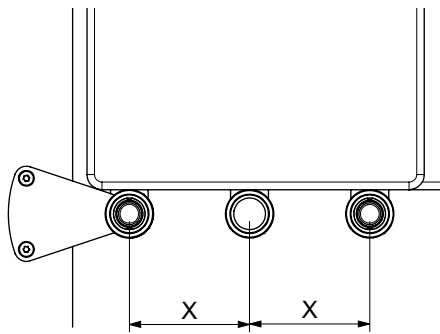

52

K3-06130
 Ø6 x 30 TX30

CLASSIC III / IIIII						
	11	12	13	14	15	
x	I	24/48	24/48	26/52	28/56	30/60
	L	24/48	24/48	24/48	24/48	26/52
	U	24/48	24/48	24/48	24/48	24/48

55

K3-05056
 M6 x 5

CLASSIC III / IIIII						
	11	12	13	14	15	
x	I	24/48	24/48	26/52	28/56	30/60
	L	24/48	24/48	24/48	24/48	26/52
	U	24/48	24/48	24/48	24/48	24/48

 Tools not included!
 Werkzeuge nicht enthalten!
 Gereedschap niet inbegrepen!
 Outils non inclus!
 Værktøj ikke inkluderet!

Ø 3mm
 Ø 4mm

3mm

PZ2
 TX30

1

CLASSIC III

CLASSIC III

2