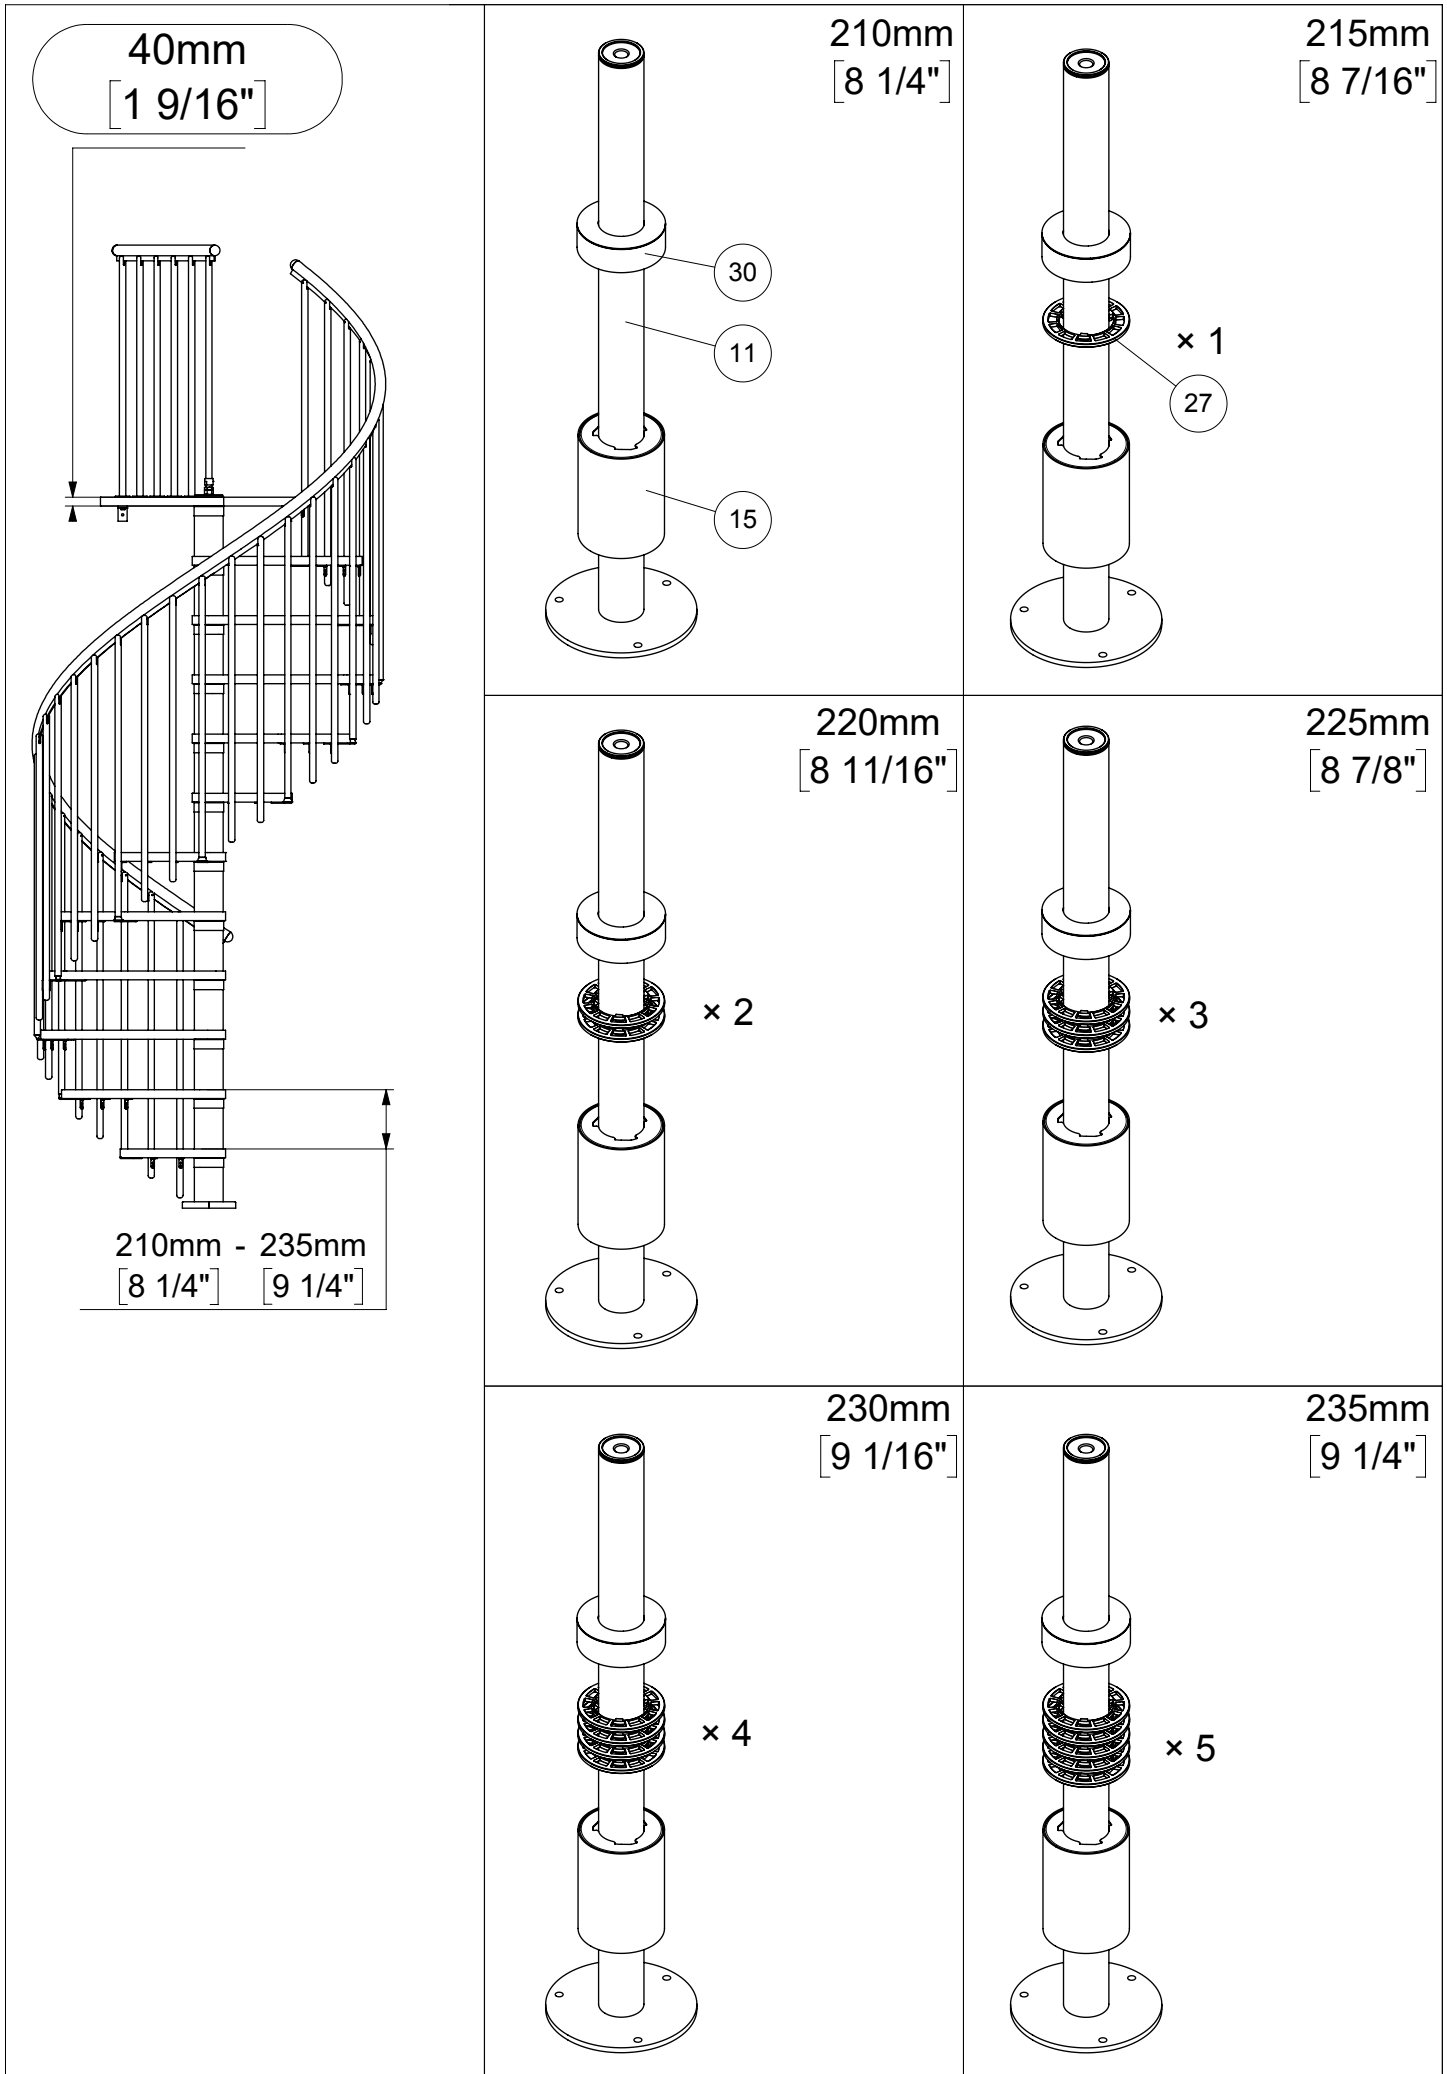

N x T

5 st (pcs) x 12
= 60 st (pcs)

P

+6 st (pcs)

| | | | |
|-----------|------|---|----|
| 109 1/4 | 2775 | 5 | 3 |
| 109 7/16 | 2780 | 5 | 4 |
| 109 5/8 | 2785 | 5 | 5 |
| 109 13/16 | 2790 | 5 | 6 |
| 110 1/16 | 2795 | 5 | 7 |
| 110 1/4 | 2800 | 5 | 8 |
| 110 7/16 | 2805 | 5 | 9 |
| 110 5/8 | 2810 | 5 | 10 |
| 110 13/16 | 2815 | 5 | 11 |

40 mm
[1 9/16"]

| | | |
|----|----|--|
| T | 11 | |
| 12 | 1 | |

N
0 ... 5 st (pcs)

12

N
0 ... 5 st (pcs)

P
+1
st (pcs)

40 mm
[1 9/16"]

| | | | |
|------------------|-------------|----------|----------|
| 109 1/4 | 2775 | 4 | 3 |
| 109 7/16 | 2780 | 4 | 4 |
| 109 5/8 | 2785 | 4 | 5 |
| 109 13/16 | 2790 | 4 | 6 |
| 110 1/16 | 2795 | 4 | 7 |
| 110 1/4 | 2800 | 4 | 8 |
| 110 7/16 | 2805 | 4 | 9 |
| 110 5/8 | 2810 | 4 | 10 |