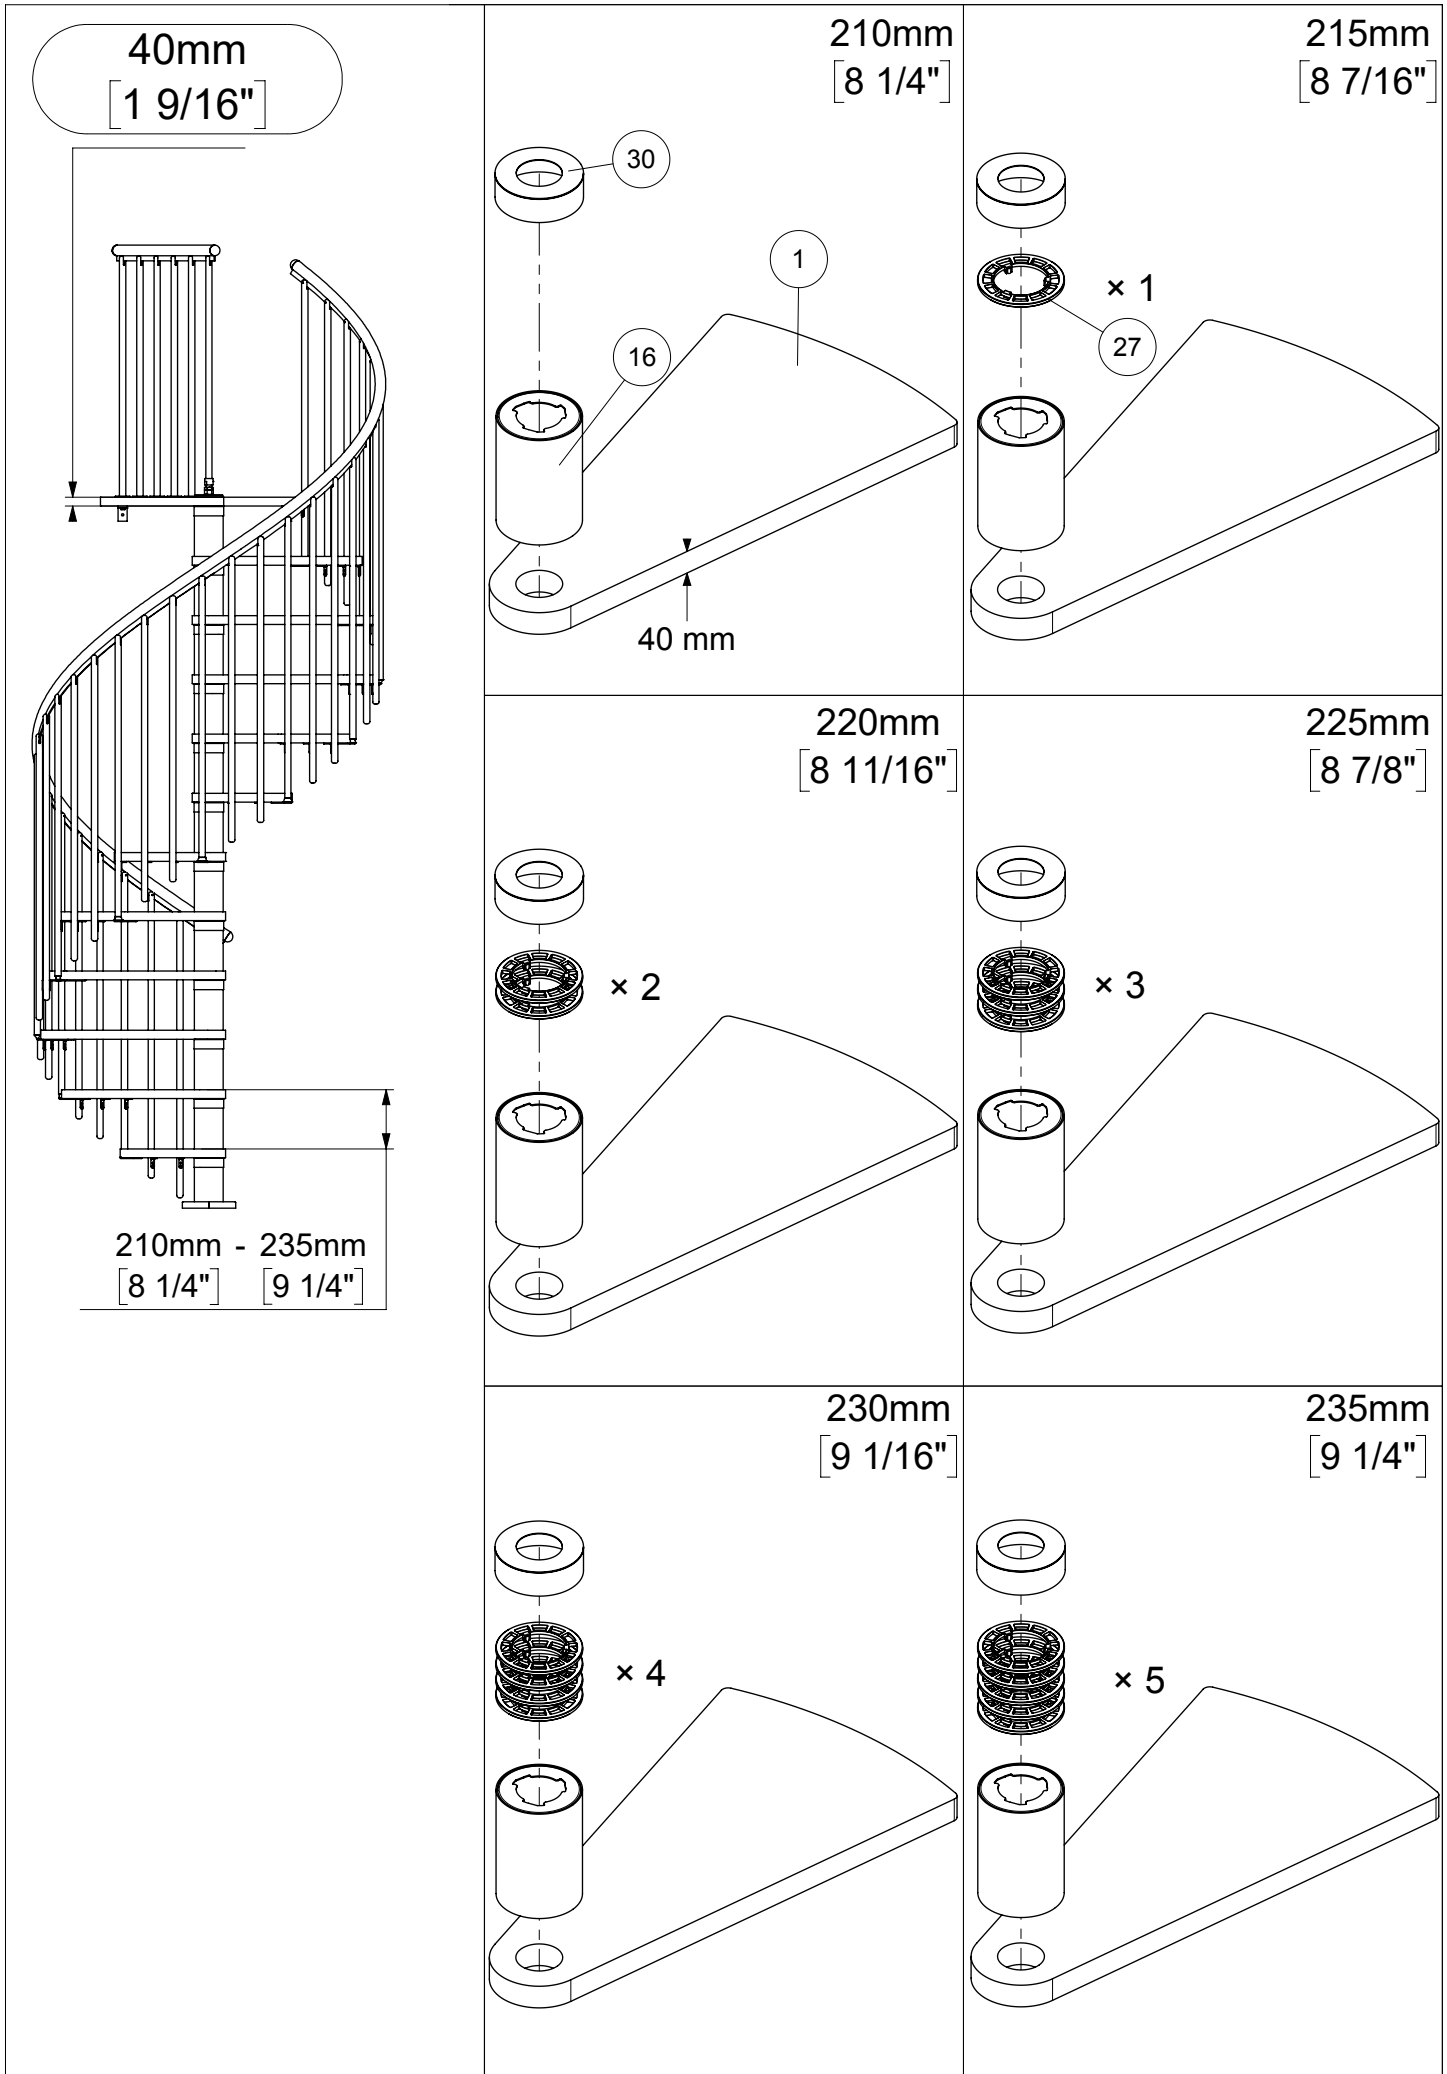

N x T

5 st (pcs) x 12
= 60 st (pcs)

P

+6 st (pcs)

| | | | |
|-----------|------|---|----|
| 109 1/4 | 2775 | 5 | 3 |
| 109 7/16 | 2780 | 5 | 4 |
| 109 5/8 | 2785 | 5 | 5 |
| 109 13/16 | 2790 | 5 | 6 |
| 110 1/16 | 2795 | 5 | 7 |
| 110 1/4 | 2800 | 5 | 8 |
| 110 7/16 | 2805 | 5 | 9 |
| 110 5/8 | 2810 | 5 | 10 |
| 110 13/16 | 2815 | 5 | 11 |

40 mm
[1 9/16"]

| | | |
|----|----|--|
| T | 11 | |
| 12 | 1 | |

N
0 ... 5 st (pcs)

12

N
0 ... 5 st (pcs)

P
+1
st (pcs)

40 mm
[1 9/16"]

| | | | |
|------------------|-------------|----------|----------|
| 109 1/4 | 2775 | 4 | 3 |
| 109 7/16 | 2780 | 4 | 4 |
| 109 5/8 | 2785 | 4 | 5 |
| 109 13/16 | 2790 | 4 | 6 |
| 110 1/16 | 2795 | 4 | 7 |
| 110 1/4 | 2800 | 4 | 8 |
| 110 7/16 | 2805 | 4 | 9 |
| 110 5/8 | 2810 | 4 | 10 |